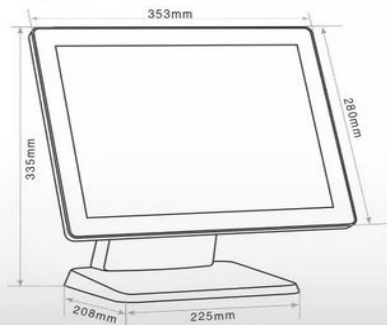

Multiple touch control
10 point capacitive touch

Size of product

Product interface

APPLICATION

Supermarket

Shopping mall

Bakery shop

Restaurant